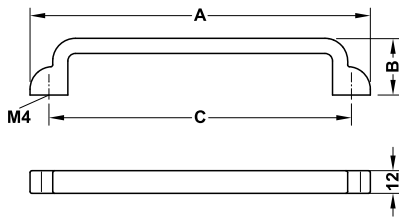

1

Trend Furniture Handles

Häfele Design Model H1530

These handles have been specially treated to look used. This makes every handle unique.

Finish/colour	Dim. A mm	Dim. B mm	Dim. C mm	Cat. No.
Antique brass plated, used look	148	30	128	106.61.143
	180	30	160	106.61.144
Oil rubbed bronze, used look	148	30	128	106.61.043
	180	30	160	106.61.044
Antique pewter, used look	148	30	128	106.61.943
	180	30	160	106.61.944

Packing: 1 or 10 pieces

M4 threaded screws

► FF 1.260

DGH-M-INT 2020, HDE-en, 05/19; Dimensional data not binding. We reserve the right to alter specifications without notice.